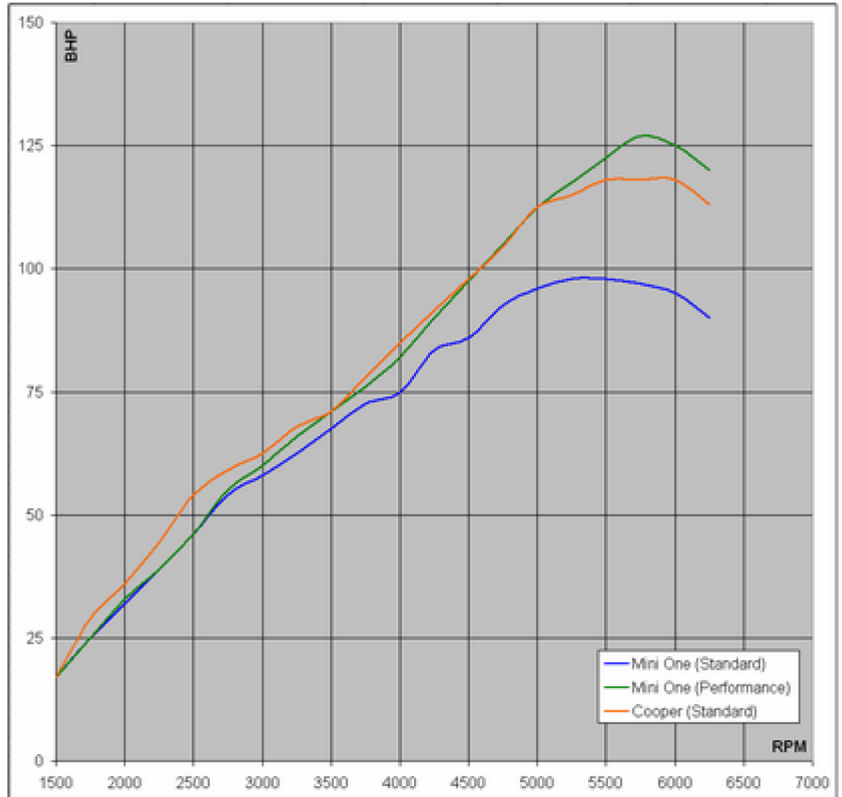

# AUTOLOGIC PERFORMANCE TUNES

MINI One  
Cooper Performance from a Mini One

## POWER

Standard Max Power  
98 BHP

Autologic Max Power  
127 BHP

Maximum Increase 30BHP @ 3750rpm

Mini Cooper Standard Max Power  
118 BHP

## TORQUE

Standard Max Torque  
104 LBFT

Autologic Max Torque  
118 LBFT

Maximum Increase 20 LBFT @ 5750rpm

Mini Cooper Standard Max Torque  
118 LBFT

Prestige Diagnostics  
360 New Canterbury Road  
Dulwich Hill NSW 2203  
Australia