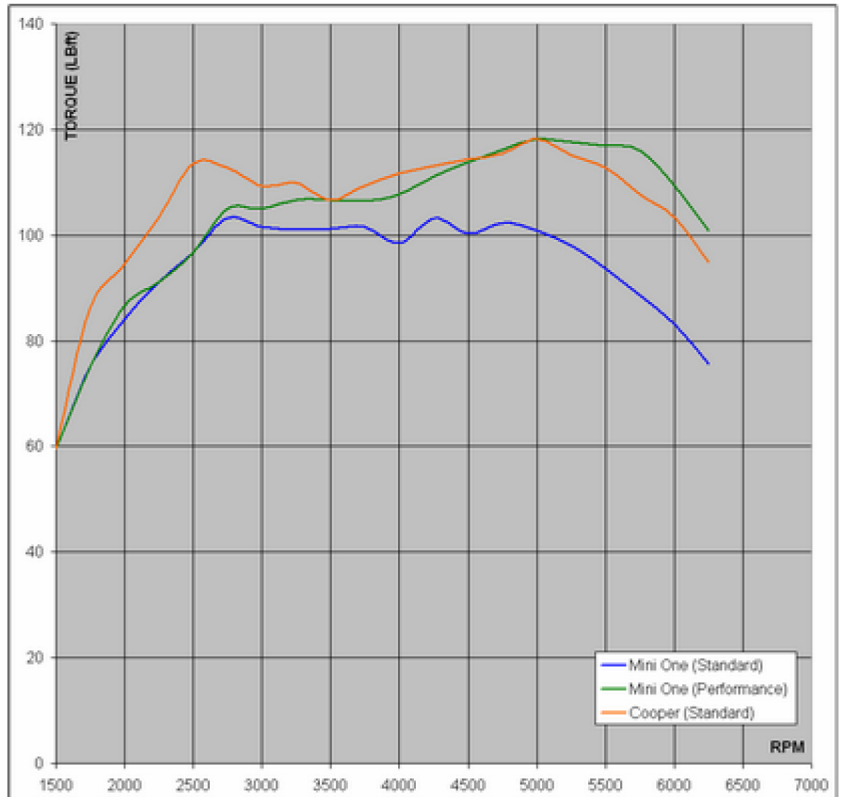

## POWER

Standard Max Power  
98 BHP

Autologic Max Power  
127 BHP

Maximum Increase 30BHP @ 3750rpm

Mini Cooper Standard Max Power  
118 BHP

## TORQUE

Standard Max Torque  
104 LBFT

Autologic Max Torque  
118 LBFT

Maximum Increase 20 LBFT @ 5750rpm

Mini Cooper Standard Max Torque  
118 LBFT

Prestige Diagnostics  
360 New Canterbury Road  
Dulwich Hill NSW 2203  
Australia